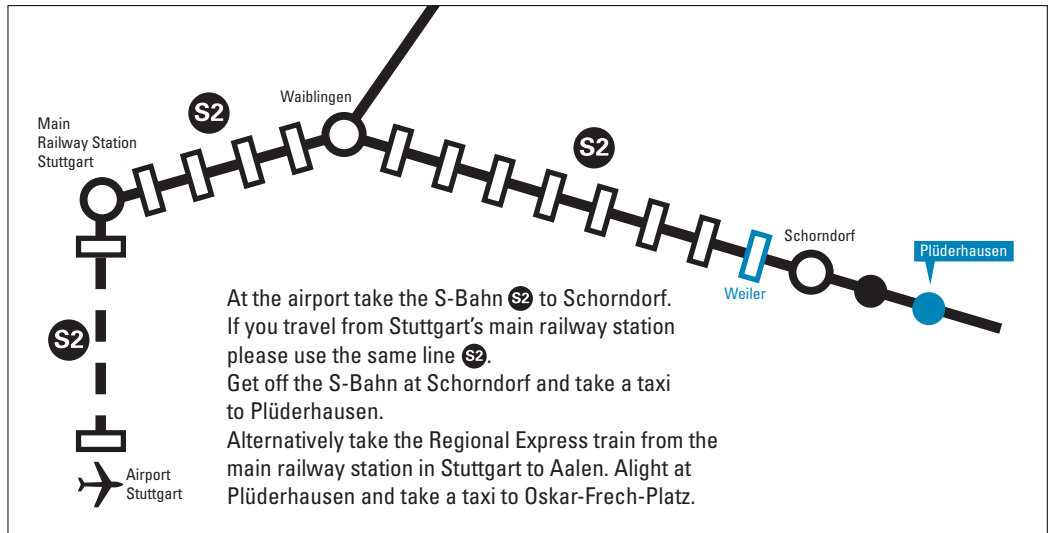

How to get to Frech in Plüderhausen

By aeroplane /
by train

By car

To
Oskar Frech GmbH + Co. KG
Oskar-Frech-Platz 1
73655 Plüderhausen
Phone (0 71 81) 702-0

For navigation:
opposite Heusee 14