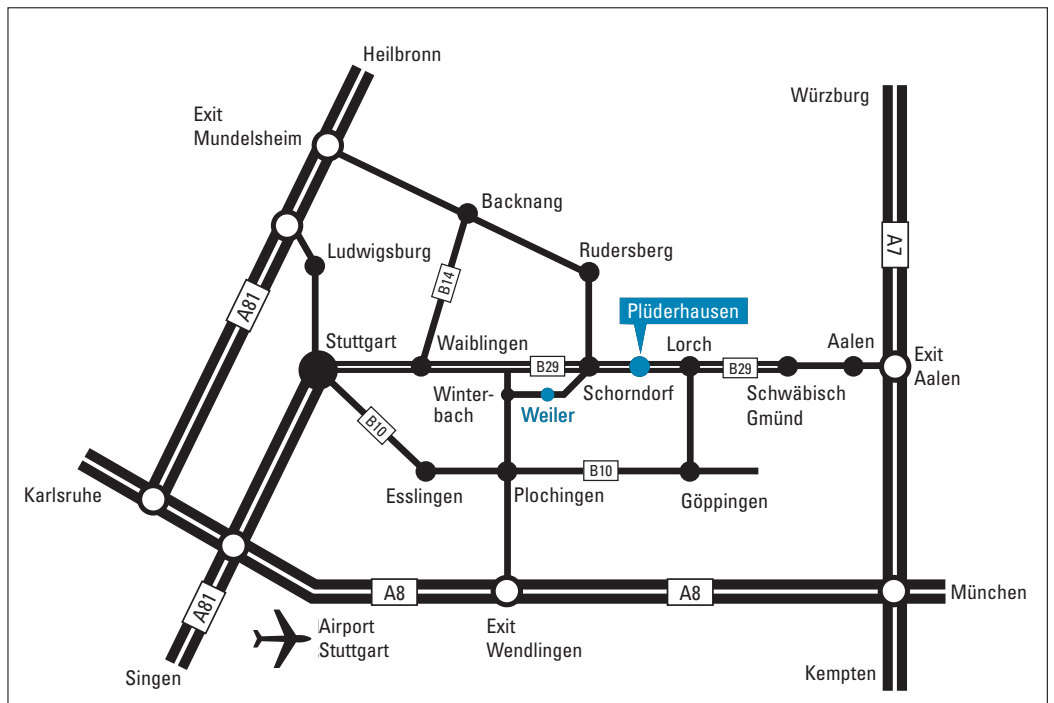

How to get to Frech in Plüderhausen

By aeroplane /
by train

By car

To
Oskar Frech GmbH + Co. KG
Oskar-Frech-Platz 1
73655 Plüderhausen
Phone (0 71 81) 702-0

For navigation:
opposite Heusee 14